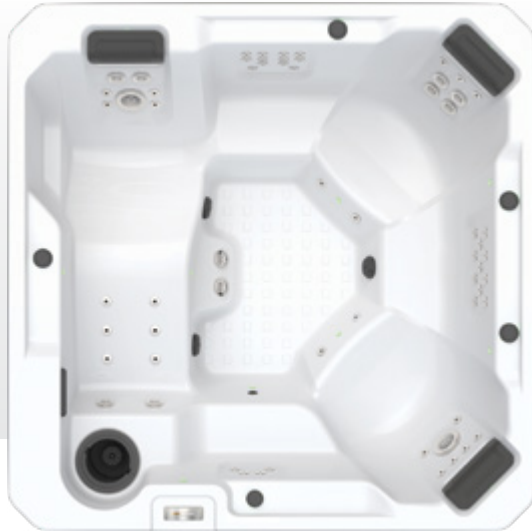

MODEL 772L

CUSTOM
LOGO HERE

COLORS*

Cabinet

Brown Charcoal

Shell

White

Cover

Black
Polyester

SPECS

Seating Capacity	6 Seats
Dimensions	7' x 7' x 34" / 213 cm x 213 cm x 86 cm
Water Capacity	325 gallons / 1250 liters
Weight	810 lbs. / 365 kg dry; 4575 lbs. / 2095 kg filled**
Jets	72 Total
Water Feature	Included
Jet Pump 1	Two-Speed 2.5 HP, continuous duty 5.2 HP, breakdown torque
Jet Pump 2	One-Speed 2.5 HP, continuous duty 5.2 HP, breakdown torque
Water Care System	Ozone System
Control System	LCD control panel 230 V / 50 amp, 60 Hz Requires Optional G.F.C.I. protected sub-panel
Lighting	15 multi-color LED points of light
Heater	Hi-Flow Heater 4000 W / 230 V
Energy Efficiency	FiberCor Insulation; Certified to California Energy Commission (CEC) and APSP 14 energy efficiency standards for portable spas
Effective Filtration Area	50 sq. ft., top loading filter
Cover	Included
Cover Lifter (Optional)	RX Spa Cover Lift
Steps (Optional)	Polymer Steps

*Actual colors and products may vary from print representation. See dealer to verify.
**Includes water and 6 adults weighing 175 lbs. each.