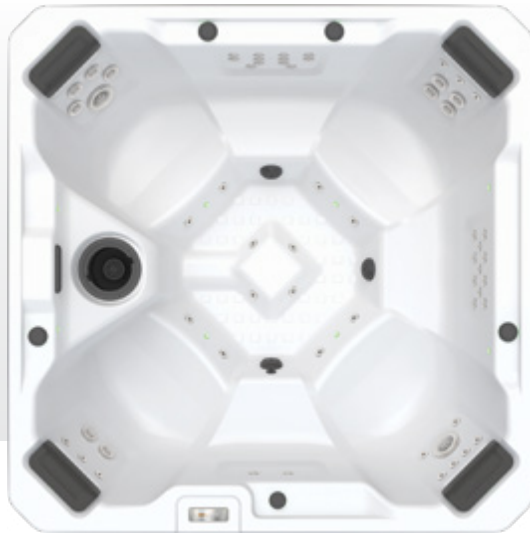

MODEL 772

CUSTOM
LOGO HERE

COLORS*

Cabinet

Brown Charcoal

Shell

White

Cover

Black
Polyester

SPECS

Seating Capacity	7 Seats
Dimensions	7' x 7' x 34" / 213 cm x 213 cm x 86 cm
Water Capacity	350 gallons / 1325 liters
Weight	805 lbs. / 365 kg dry; 4950 lbs. / 2250 kg filled**
Jets	72 Total
Water Feature	Included
Jet Pump 1	Two-Speed 2.5 HP, continuous duty 5.2 HP, breakdown torque
Jet Pump 2	One-Speed 2.5 HP, continuous duty 5.2 HP, breakdown torque
Water Care System	Ozone System
Control System	LCD control panel 230 V / 50 amp, 60 Hz Requires Optional G.F.C.I. protected sub-panel
Lighting	16 multi-color LED points of light
Heater	Hi-Flow Heater 4000 W / 230 V
Energy Efficiency	FiberCor Insulation; Certified to California Energy Commission (CEC) and APSP 14 energy efficiency standards for portable spas
Effective Filtration Area	50 sq. ft., top loading filter
Cover	Included
Cover Lifter (Optional)	RX Spa Cover Lift
Steps (Optional)	Polymer Steps